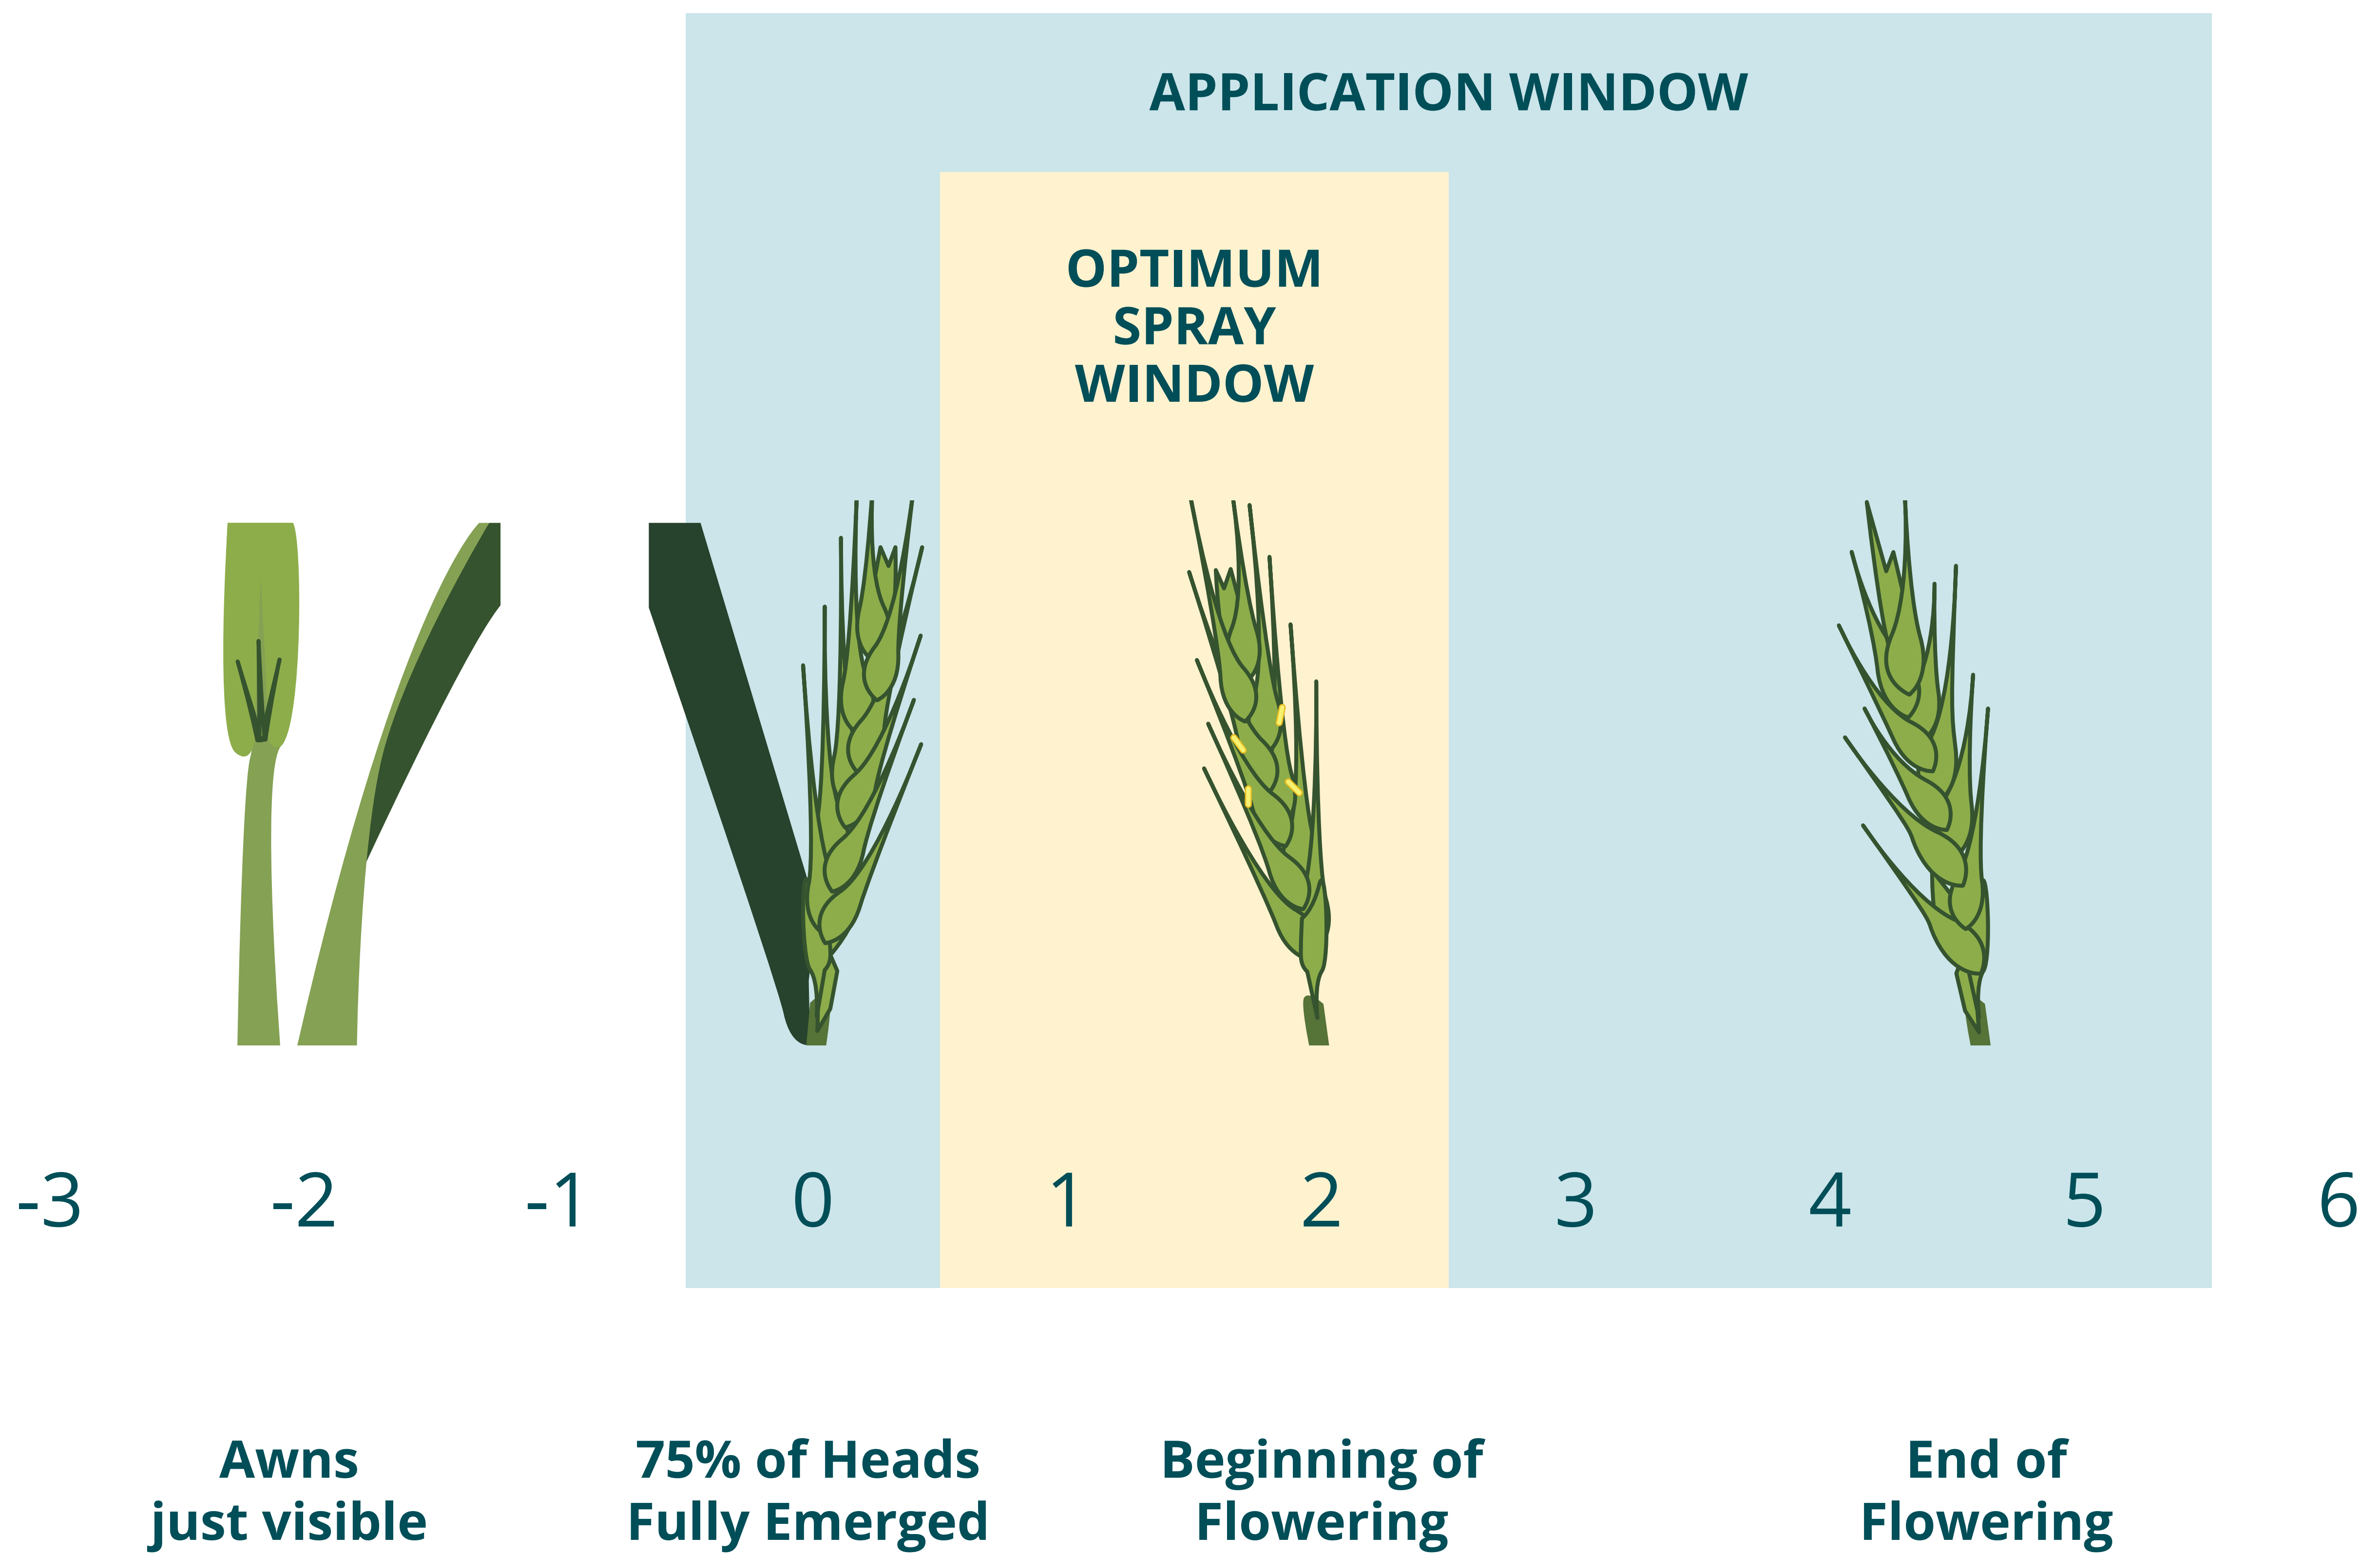

# Optimal Spray

- Barley -

**The  
Growing  
Point**

**Alberta  
Barley**

*Alberta Wheat*  
COMMISSION

# Optimal Spray

- Wheat -

**The  
Growing  
Point**

**Alberta  
Barley**

*Alberta Wheat*  
COMMISSION

Levels of *F. Graminearum* have been steadily increasing in Alberta since it was first reported in 1989