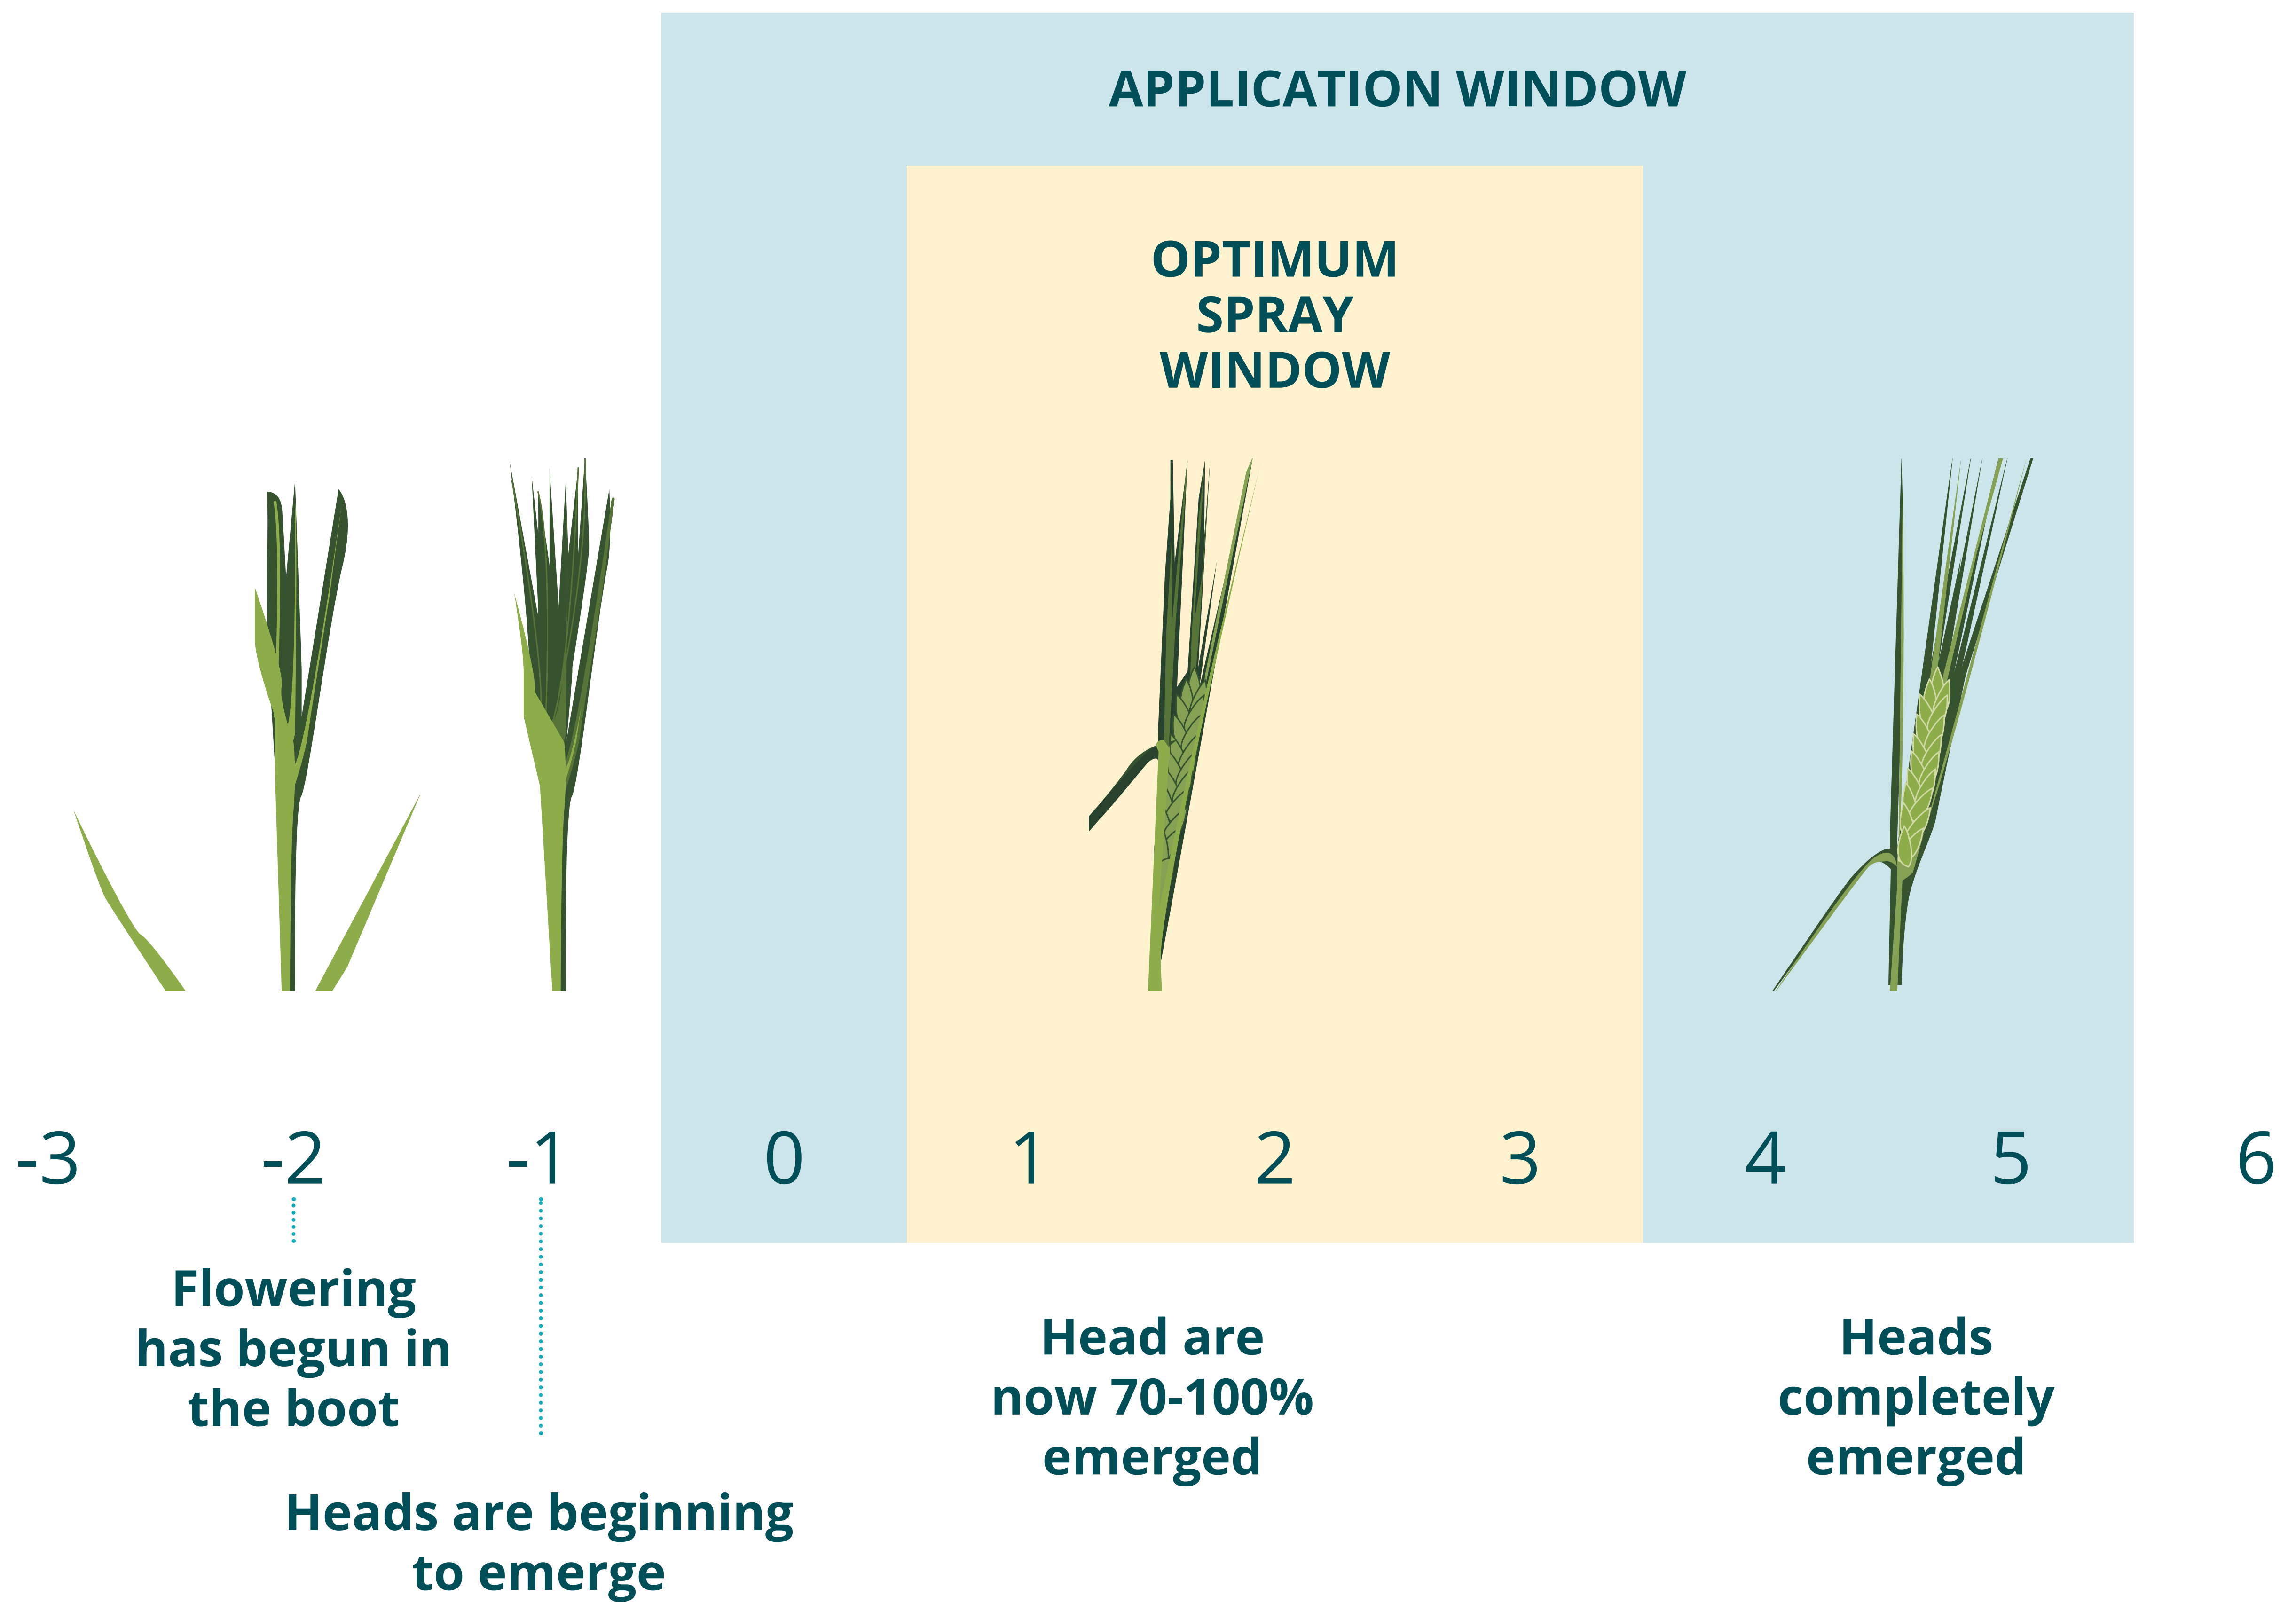

# Optimal Spray

- Barley -

**The  
Growing  
Point**

**Alberta  
Barley**

*Alberta Wheat*  
COMMISSION

# Optimal Spray

- Wheat -

**The  
Growing  
Point**

**Alberta  
Barley**

*Alberta Wheat*  
COMMISSION

Levels of *F. Graminearum* have been steadily increasing in Alberta since it was first reported in 1989