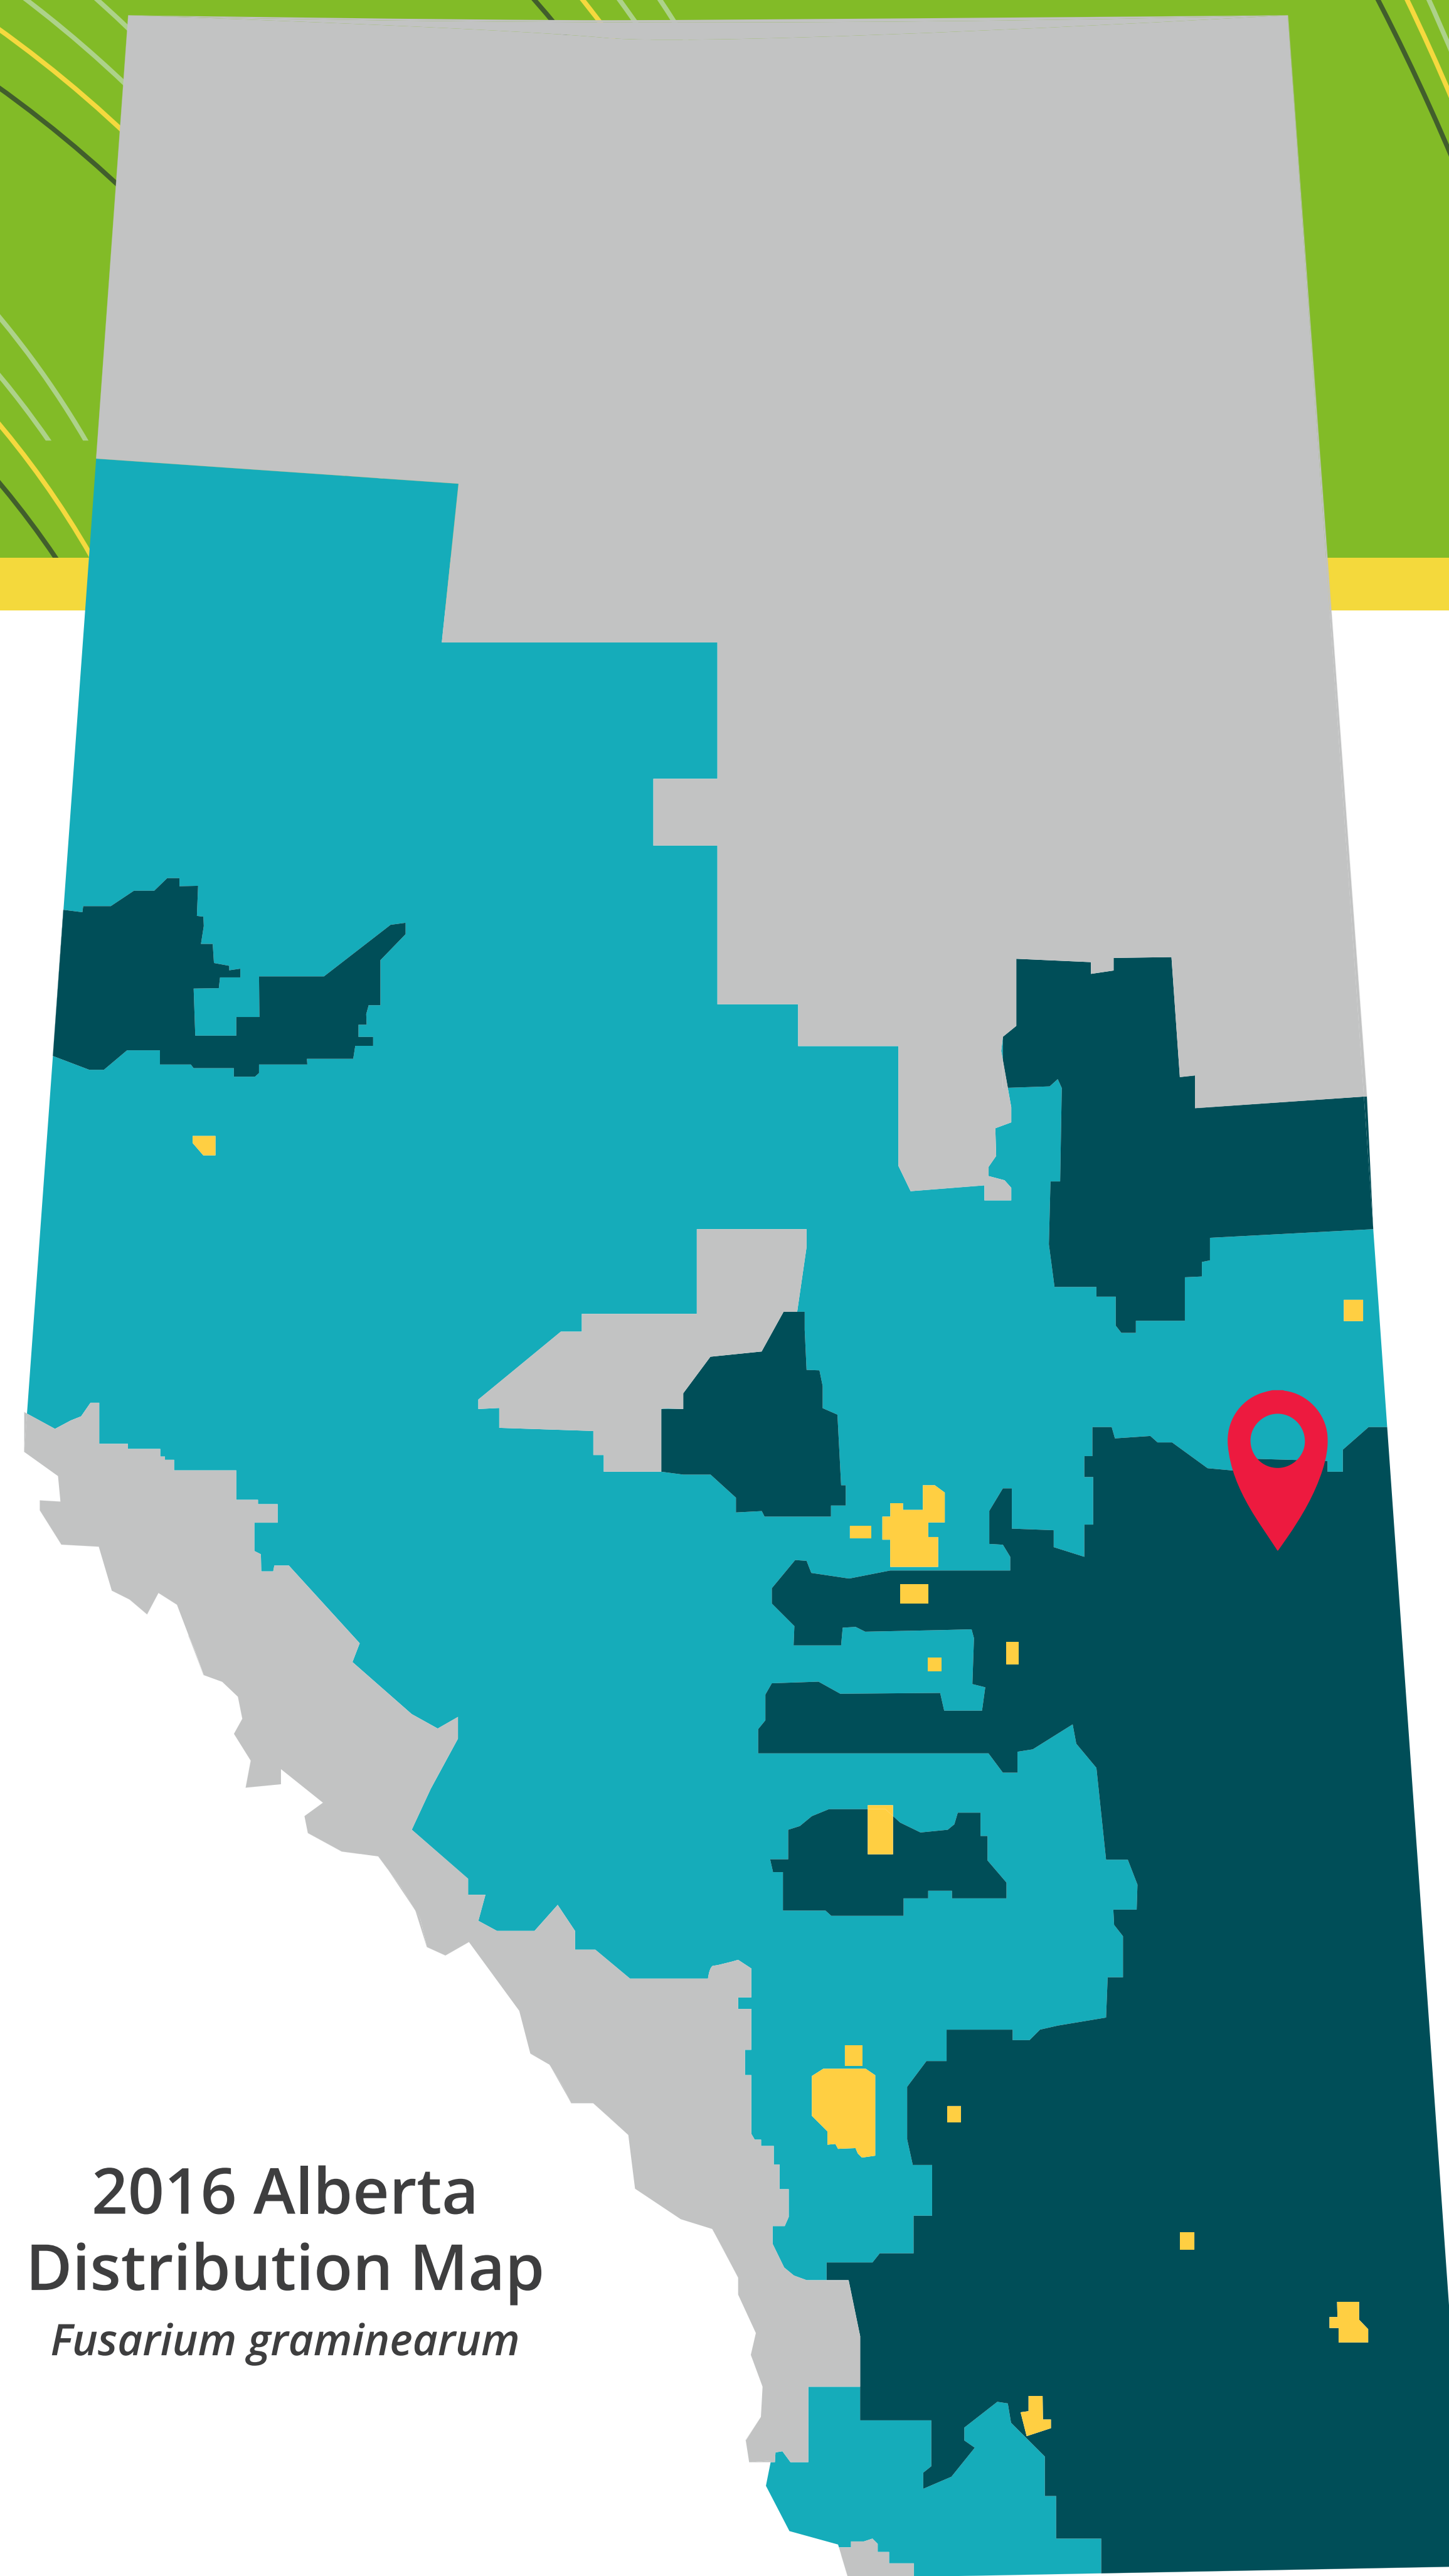

Adapted from M.W. Harding et al. Alberta fusarium surveys

**The  
Growing  
Point**

**Alberta  
Barley**

*Alberta Wheat*  
COMMISSION

 Vermilion, AB
  Not surveyed
  No *F. Graminearum* detected
  *F. graminearum* confirmed